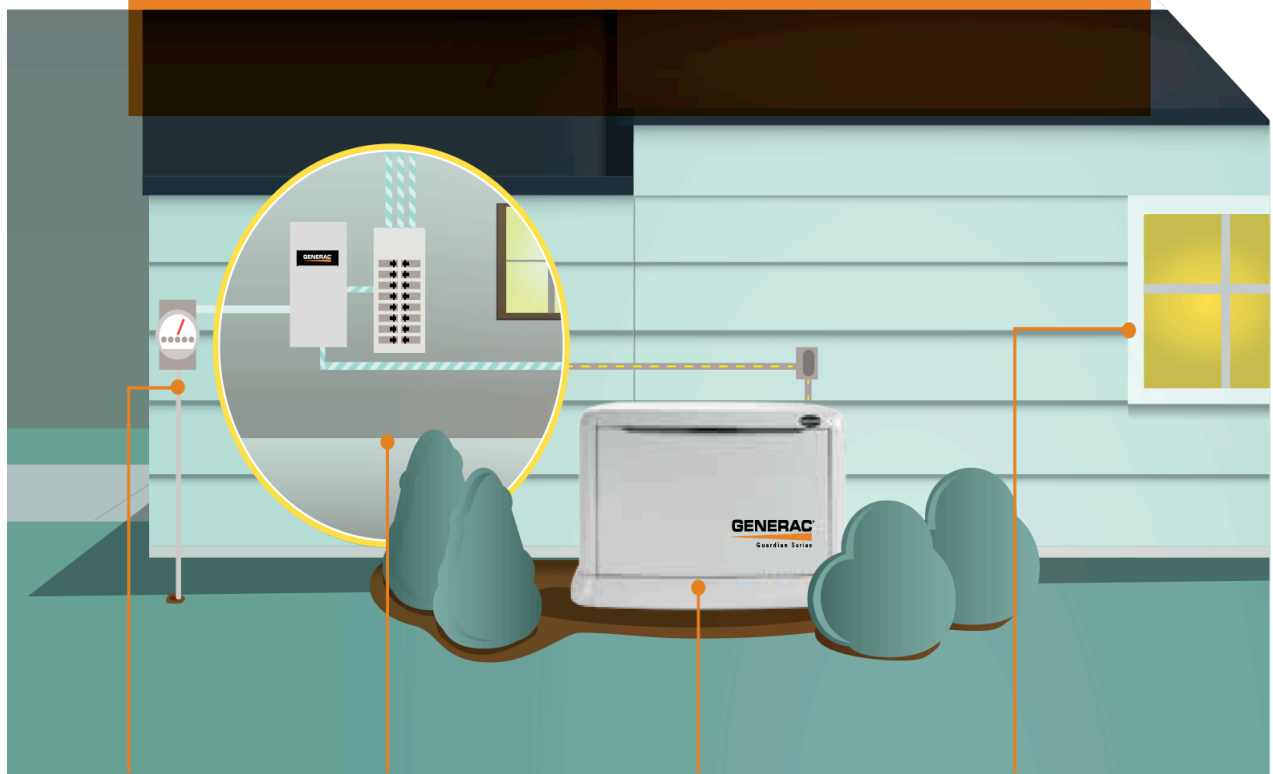

HOW IT WORKS

If your power goes out, your generator comes on – automatically. **It's really that simple.**

The generator system consists of a generator and transfer switch. The generator sits outside of your home or business just like a central air conditioner, while the transfer switch is located next to the main breaker box, and in some cases replaces it entirely.