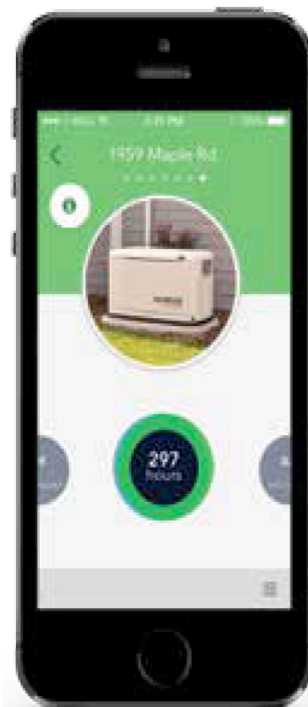

Mobile Link™

Generator Status Updates

Mobile Link provides you with notifications on the status of your home standby generator. Link multiple email addresses and phone numbers to receive email and text message alerts or push notifications if you're using the Mobile Link app. You can even have information sent directly to your authorized service provider so they can proactively offer professional support.

- View current generator status
- Ensure completion of the generator's scheduled self-test
- Get maintenance reminders and view maintenance history
- Receive system notifications regarding needed maintenance, including battery status or any faulty conditions, by email, text or push notifications
- Local weather updates
- Free mobile app for iOS® and Android™ devices available on iTunes® App Store, Google Play™, and Amazon AppStore

Reliable. Affordable. Easy.

Mobile Link's cellular-based technology offers broad nationwide coverage and significant advantages over existing alternatives:

- Unlike competitive Ethernet solutions, which will not operate during a power outage, Mobile Link is powered by the generator's battery, eliminating the need for a costly UPS (Uninterruptible Power Supply) system
- Installation and setup takes less than 15 minutes
- Mobile Link is the lowest cost of any cellular monitoring solution

(732) 741-6300