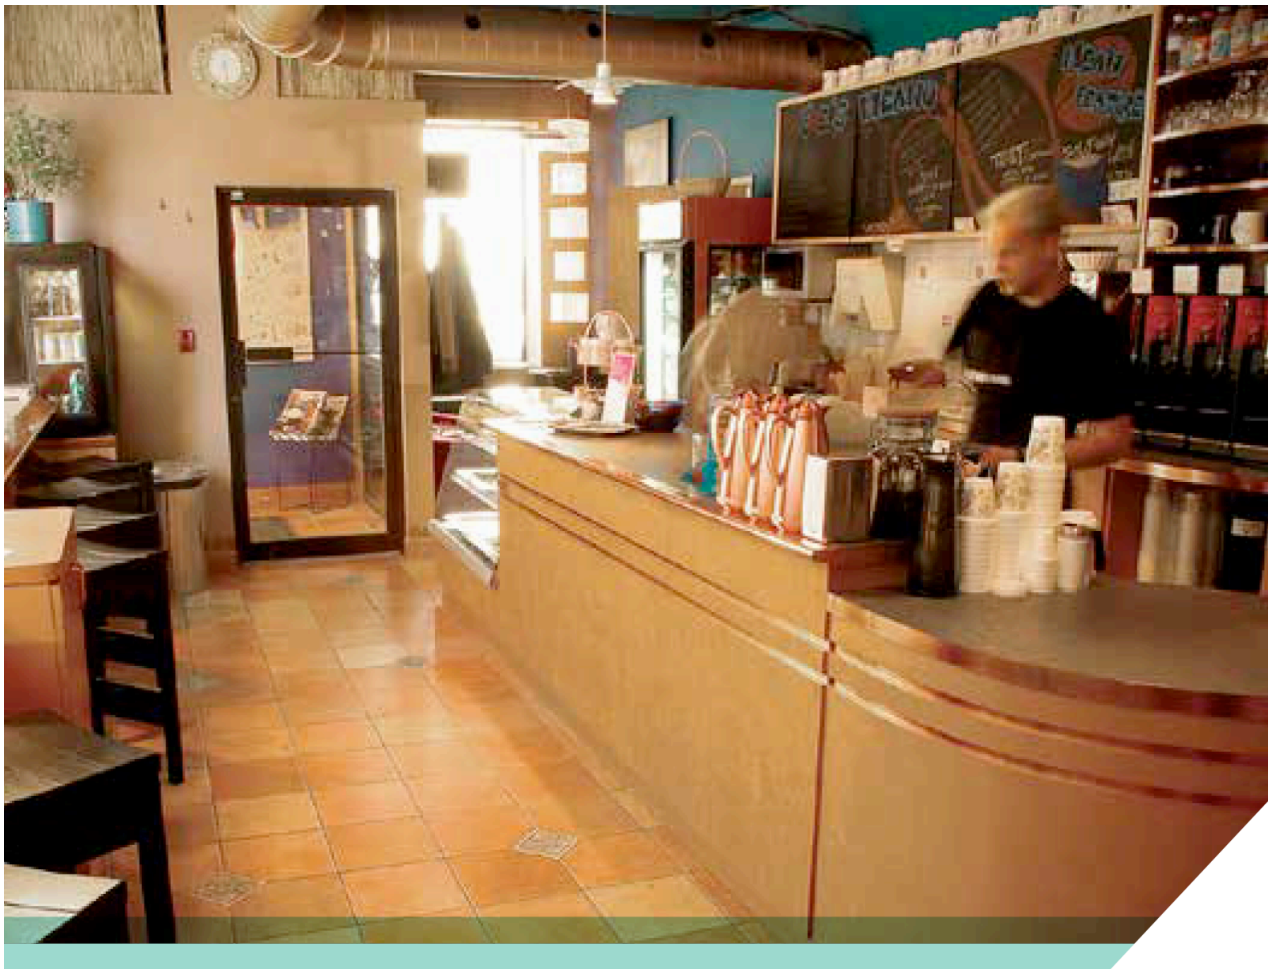

SPECIFICATIONS

Model	60Hz Protector Series Diesel (kW)				Protector (Residential Gaseous)			
kW / kVa	15	20	30	48/50	25	30	45	60
Engine	In-line 4-cylinder				In-line 4-cylinder			
QuietTest	Yes				Yes			
Enclosure	Aluminum				Steel or Aluminum			

Model	Protector QS (QuietSource)			
kW	22	27	36	48
Engine	Low-speed in-line 4-cylinder			V8
QuietTest	Yes			
Enclosure	Aluminum	Steel or Aluminum		Aluminum

(732) 741-6300